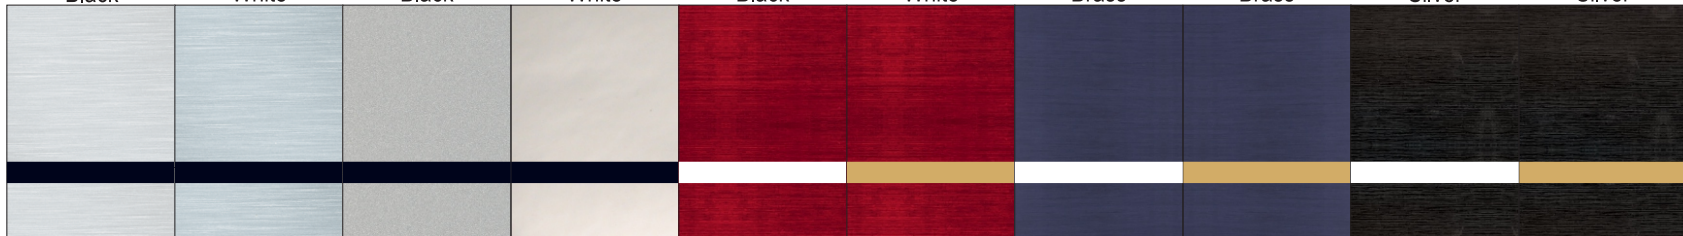

Rowmark®

rowmark.com / 1.877 ROWMARK / samples@rowmark.com

FlexiBrass® & FlexiColor®

Flexible, lightweight and tough... these product lines combine the classic crisp definition of real brass with all the advantages of thin, flexible acrylic. Available with or without adhesive.

602-677 ■ Port Wine/Brass
602-672 ■ Port Wine/White
602-937 ■ Verde/Brass
602-577 ■ Celestial Blue/Brass
602-572 ■ Celestial Blue/White

602-363 ■ Harbor Grey/Silver
602-362 ■ Harbor Grey/White
602-735 Brushed Gold/Blue
602-894 Brushed Copper/Black
602-874 Brushed Bronze/Black
602-884 Deep Bronze/Black
602-684 Rose Gold/Black
602-734 Brushed Gold/Black
602-754 ♦ European Gold/Black
602-714 Smooth Gold/Black

602-794 ■ Trophy Gold/Black
602-602 Red/White
602-744 Yellow/Black
602-512 Blue/White
602-204 White/Black
602-402 Black/White
602-417 Matte Black/Brass
602-427 ■ Gloss Black/Brass
602-413 Matte Black/Silver
602-423 ■ Gloss Black/Silver